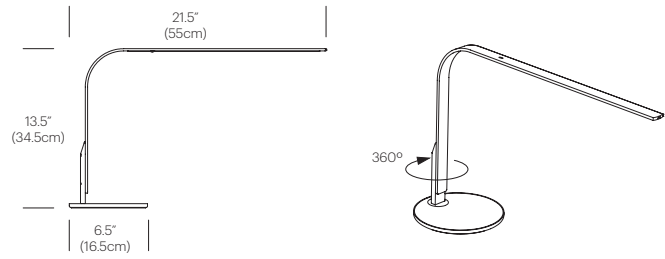

DESIGNER

Pablo Studio 2012

MATERIALS

- Aluminum arm
- Polycarbonate lens
- Aluminum base ring
- Wood or plastic magnet-backed base insert

FEATURES

- 360° arm rotation
- Advanced LED array eliminates multiple shadows
- USB charging port
- Full range dim control 10%-100%
- Optical switch - ADA compliant
- Occupancy sensor model available upon request
- Ships flat-packed

SPECIFICATIONS

- Voltage: 120-240V 60Hz
- Power consumption: 7W
- Color temperature: 3000K
- Luminosity: 295 Lumens
- Luminaire efficacy: 41 Lumens/Watt
- Color Rendition Index: 85
- 50K Hour lifespan
- Global multi-plug adapter available
- Cord length: 10' (304cm)

DIMENSIONS

LIM360

LIM360 SURFACE MOUNT

Note: Surface Mount grommet is satin aluminum; above finish options are for arm only

FINISH OPTIONS

LIM360

Pablo®

888 MARIN STREET SAN FRANCISCO, CA 94124
PABLODESIGNS.COM