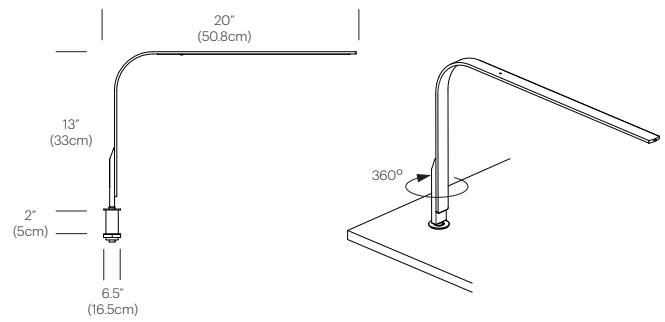

SPECIFICATIONS

- Voltage: 120-240V 60Hz
- Power consumption: 7W
- Color temperature: 3000K
- Luminosity: 295 Lumens
- Luminaire efficacy: 41 Lumens/Watt
- Color Rendition Index: 85
- 50K Hour lifespan
- Global multi-plug adapter available
- Cord length: 10' (304cm)

DIMENSIONS

LIM360

LIM360 SURFACE MOUNT

Note: Surface Mount grommet is satin aluminum; above finish options are for arm only

FINISH OPTIONS

LIM360

Pablo®

888 MARIN STREET SAN FRANCISCO, CA 94124
PABLODESIGNS.COM